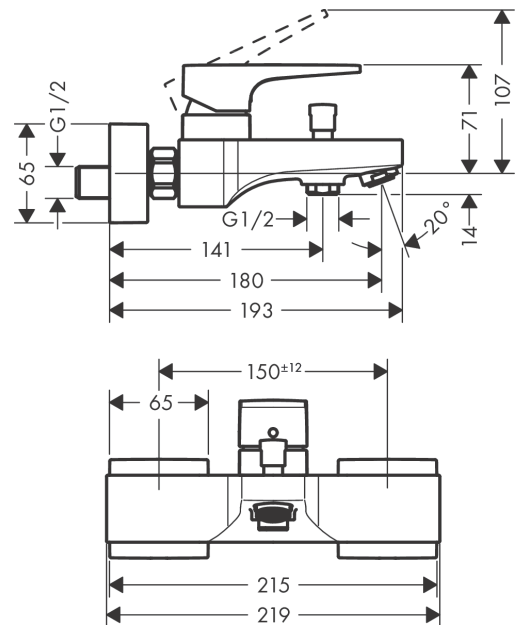

Metropol

Single lever bath mixer for exposed installation with lever handle

Surfaces: **Matt White** Article Number: **32540700**

Description

product features

- 2 functions
- projection 180 mm
- connection type: s-shaped connections
- centre distance: 150 ± 12 mm
- spray type mixer: normal spray
- flow rate for bath spout at 3 bar: 22 l/min
- flow rate of hand shower at 3 bar: 16 l/min
- min. operating pressure: 1 bar
- max. operating pressure: 10 bar
- ceramic cartridge
- temperature limitation adjustable
- diverter with automatic resetting
- protected against backflow, according to DIN EN 1717
- suitable for continuous flow water heaters
- connection dimension: DN15

Technology

Design awards

Product image

Scale drawing

Metropol
Single lever bath mixer for exposed installation with lever handle
 Surfaces: **Matt White** Article Number: **32540700**

Flowchart

Metropol
Single lever bath mixer for exposed installation with lever handle
 Surfaces: **Matt White** Article Number: **32540700**

Exploded Drawing

Year of production: >11/19

Metropol**Single lever bath mixer for exposed installation with lever handle**Surfaces: **Matt White** Article Number: **32540700****Spare part list**

Year of production: >11/19

Pos.	Description	Article Number	Price	PU
1	handle	93075700	-	1
2	screw cover	96338000	-	1
3	flange	93078700	-	1
4	nut	93079000	-	1
5	O-Ring 30x2	98186000	-	1
6	O-ring 33x1,5	98164000	-	1
7	cartridge, assy	92730000	-	1
8	locking screw for handle	95140000	-	1
9	seal	95008000	-	1
10	diverter knob	97981700	-	1
11	sleeve	97979700	-	1
12	selector	97978000	-	1
13	aerator M24x1 (30 l/min)	96512700	-	1
14	set of nuts	96157700	-	1
15	connecting thread	97220000	-	1
16	O-ring 15x2	98163000	-	1
17	filter packing	96922000	-	1
18	escutcheon	93077700	-	1
19	set of S-unions (±12 mm)	94140000	-	1
20	noise reduction	96429000	-	1