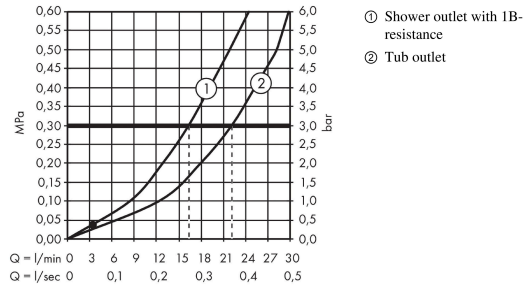

Metropol

Single lever bath mixer for exposed installation with lever handle

Surfaces: **Matt White** Article Number: **32540700**

Description

product features

- 2 functions
- projection 180 mm
- connection type: s-shaped connections
- centre distance: 150 ± 12 mm
- spray type mixer: normal spray
- flow rate for bath spout at 3 bar: 22 l/min
- flow rate of hand shower at 3 bar: 16 l/min
- min. operating pressure: 1 bar
- max. operating pressure: 10 bar
- ceramic cartridge
- temperature limitation adjustable
- diverter with automatic resetting
- protected against backflow, according to DIN EN 1717
- suitable for continuous flow water heaters
- connection dimension: DN15

Technology

Design awards

Product image

Scale drawing

Metropol
Single lever bath mixer for exposed installation with lever handle
 Surfaces: **Matt White** Article Number: **32540700**

Flowchart

Metropol
Single lever bath mixer for exposed installation with lever handle
 Surfaces: **Matt White** Article Number: **32540700**