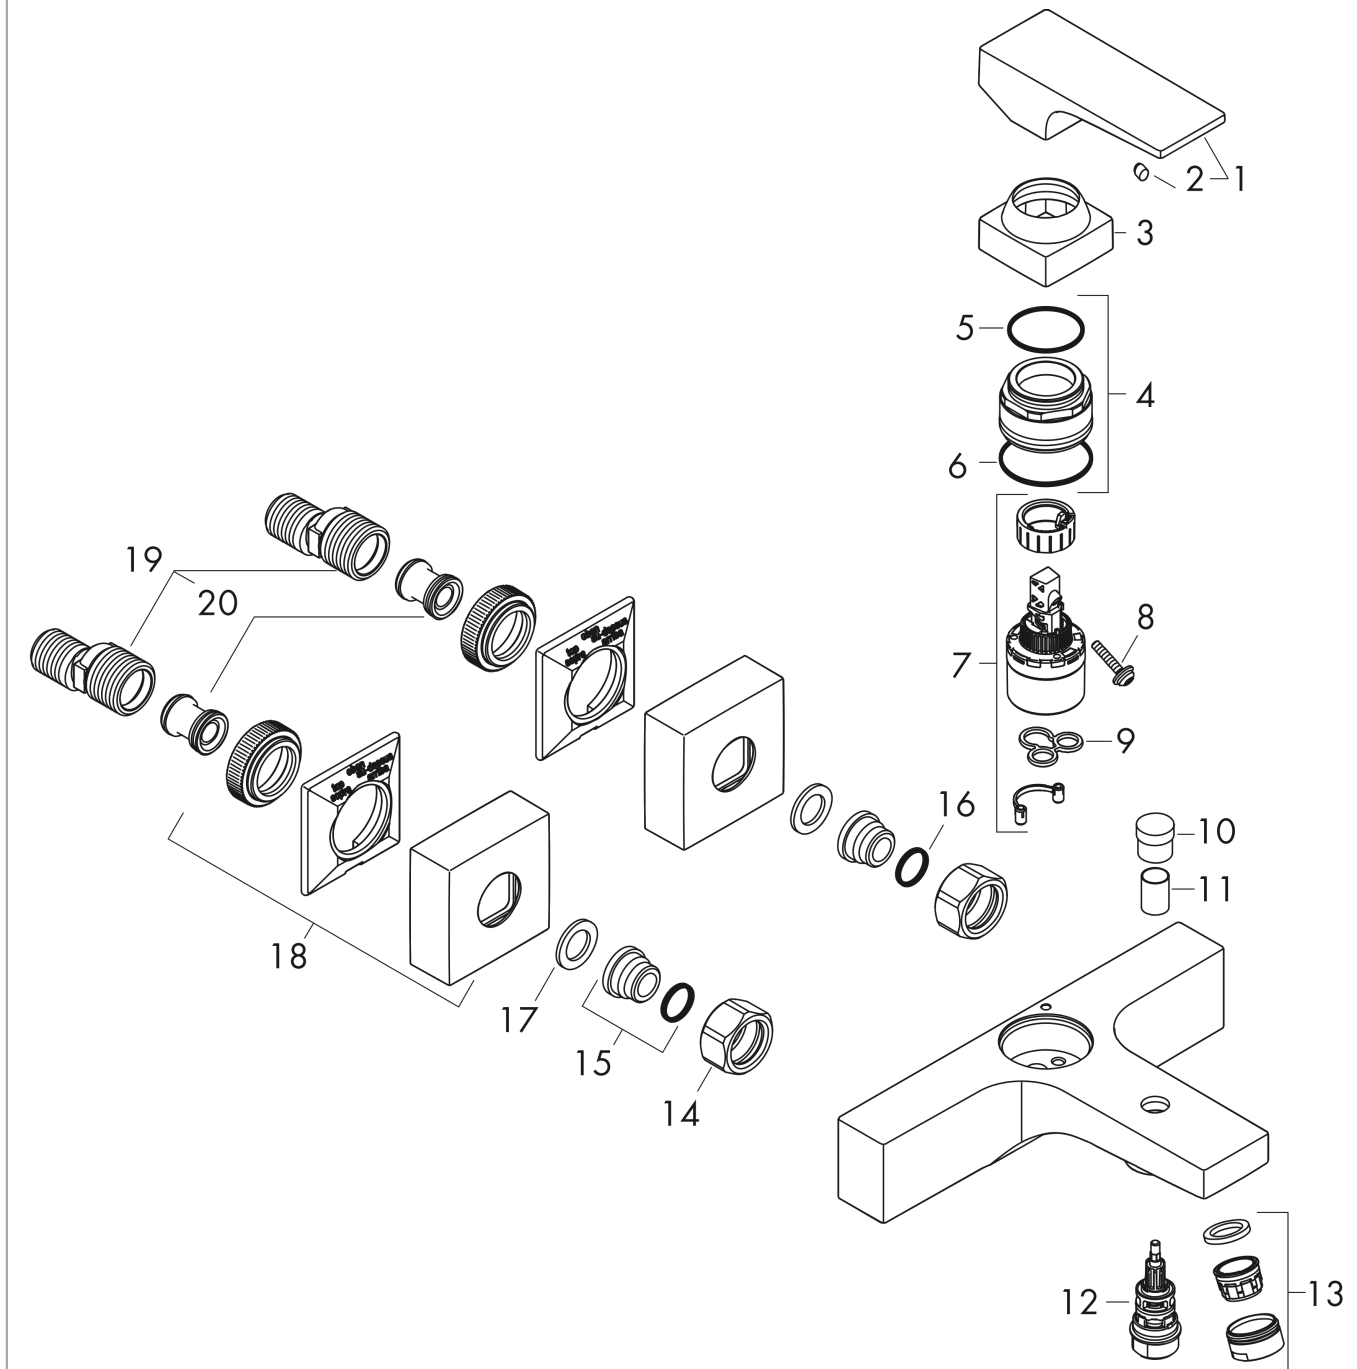

Metropol

Single lever bath mixer for exposed installation with lever handle

Surfaces: **Matt White** Article Number: **32540700**

Description

product features

- 2 functions
- projection 180 mm
- connection type: s-shaped connections
- centre distance: 150 ± 12 mm
- spray type mixer: normal spray
- flow rate for bath spout at 3 bar: 22 l/min
- flow rate of hand shower at 3 bar: 16 l/min
- min. operating pressure: 1 bar
- max. operating pressure: 10 bar
- ceramic cartridge
- temperature limitation adjustable
- diverter with automatic resetting
- protected against backflow, according to DIN EN 1717
- suitable for continuous flow water heaters
- connection dimension: DN15

Technology

Design awards

Product image

Scale drawing

Metropol
Single lever bath mixer for exposed installation with lever handle
 Surfaces: **Matt White** Article Number: **32540700**

Flowchart

Metropol
Single lever bath mixer for exposed installation with lever handle
 Surfaces: **Matt White** Article Number: **32540700**

Exploded Drawing

Year of production: >11/19

Metropol**Single lever bath mixer for exposed installation with lever handle**Surfaces: **Matt White** Article Number: **32540700****Spare part list**

Year of production: >11/19

Pos.	Description	Article Number	Price	PU
1	handle	93075700	-	1
2	screw cover	96338000	-	1
3	flange	93078700	-	1
4	nut	93079000	-	1
5	O-Ring 30x2	98186000	-	1
6	O-ring 33x1,5	98164000	-	1
7	cartridge, assy	92730000	-	1
8	locking screw for handle	95140000	-	1
9	seal	95008000	-	1
10	diverter knob	97981700	-	1
11	sleeve	97979700	-	1
12	selector	97978000	-	1
13	aerator M24x1 (30 l/min)	96512700	-	1
14	set of nuts	96157700	-	1
15	connecting thread	97220000	-	1
16	O-ring 15x2	98163000	-	1
17	filter packing	96922000	-	1
18	escutcheon	93077700	-	1
19	set of S-unions (±12 mm)	94140000	-	1
20	noise reduction	96429000	-	1